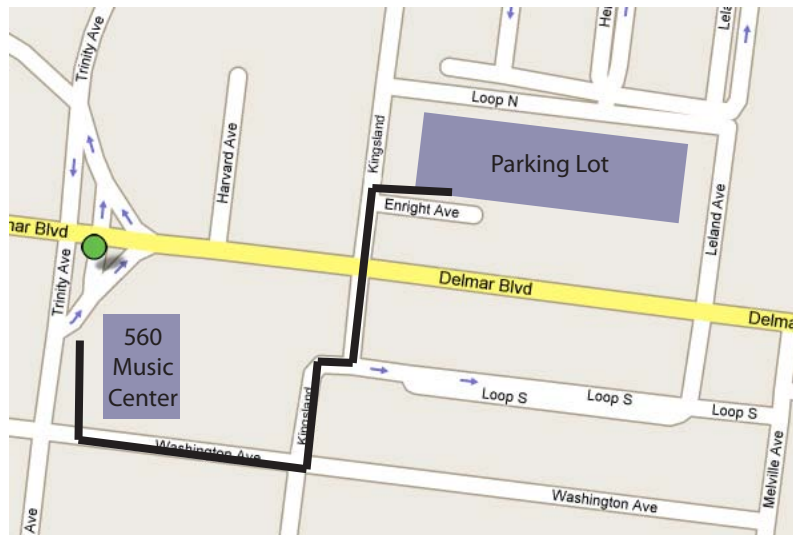

I-70 eastbound: I-170 south to Delmar Rd., turn left. Continue east on Delmar past Big Bend Rd. The 560 Music Center is located on the south side of the road at the intersection of Delmar and Trinity, just past the Lion's Gate.

I-55 northbound: Take US 44 exit (west). Take US 44 east to Hampton exit. Hampton North (left) to I-64/US 40 west. Take I-64/40 west to the Clayton/Skinker exit. Turn right. Continue north on Skinker to Delmar Rd., turn left. Continue west on Delmar through the Loop. The 560 Music Center is located on the south side of the road at the intersection of Delmar and Trinity, just before the Lion's Gate.

From Lambert Int'l Airport: Take 70 east to 170 South. Continue South on 170 to Delmar Rd., turn left. Continue east on Delmar past Big Bend Rd. The 560 Music Center is located on the south side of the road at the intersection of Delmar and Trinity, just past the Lion's Gate.

560 Music Center
560 Trinity Ave.
St. Louis, MO 63130

560 Music Center Additional Parking

To Drive to Parking Lot:

- 1) Get back on Trinity.
- 2) Turn RIGHT on Delmar.
- 3) Turn LEFT after 1 block on Kingsland Ave.
- 4) Turn RIGHT into parking Lot.